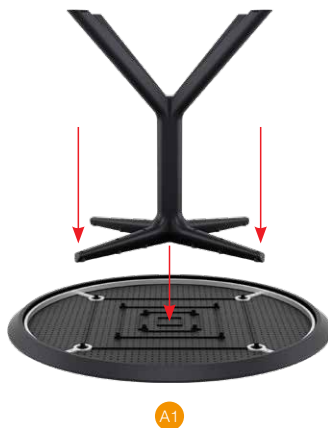

PLEASE READ BEFORE ASSEMBLY

To protect parts during assembly please place them on a soft surface like soft mat, rug or blanket.

TO CLEAN

- Do use lots of water
- Do hose down
- Do wipe with wet cloth
- Do use mild soaps like Dawn or Windex

DO NOT

- Do NOT use bleach
- Do NOT power wash
- Do NOT pressure wash
- Do NOT use abrasive cleaning agents

A1

A2

A3

A4 12x

A5

1

2

3